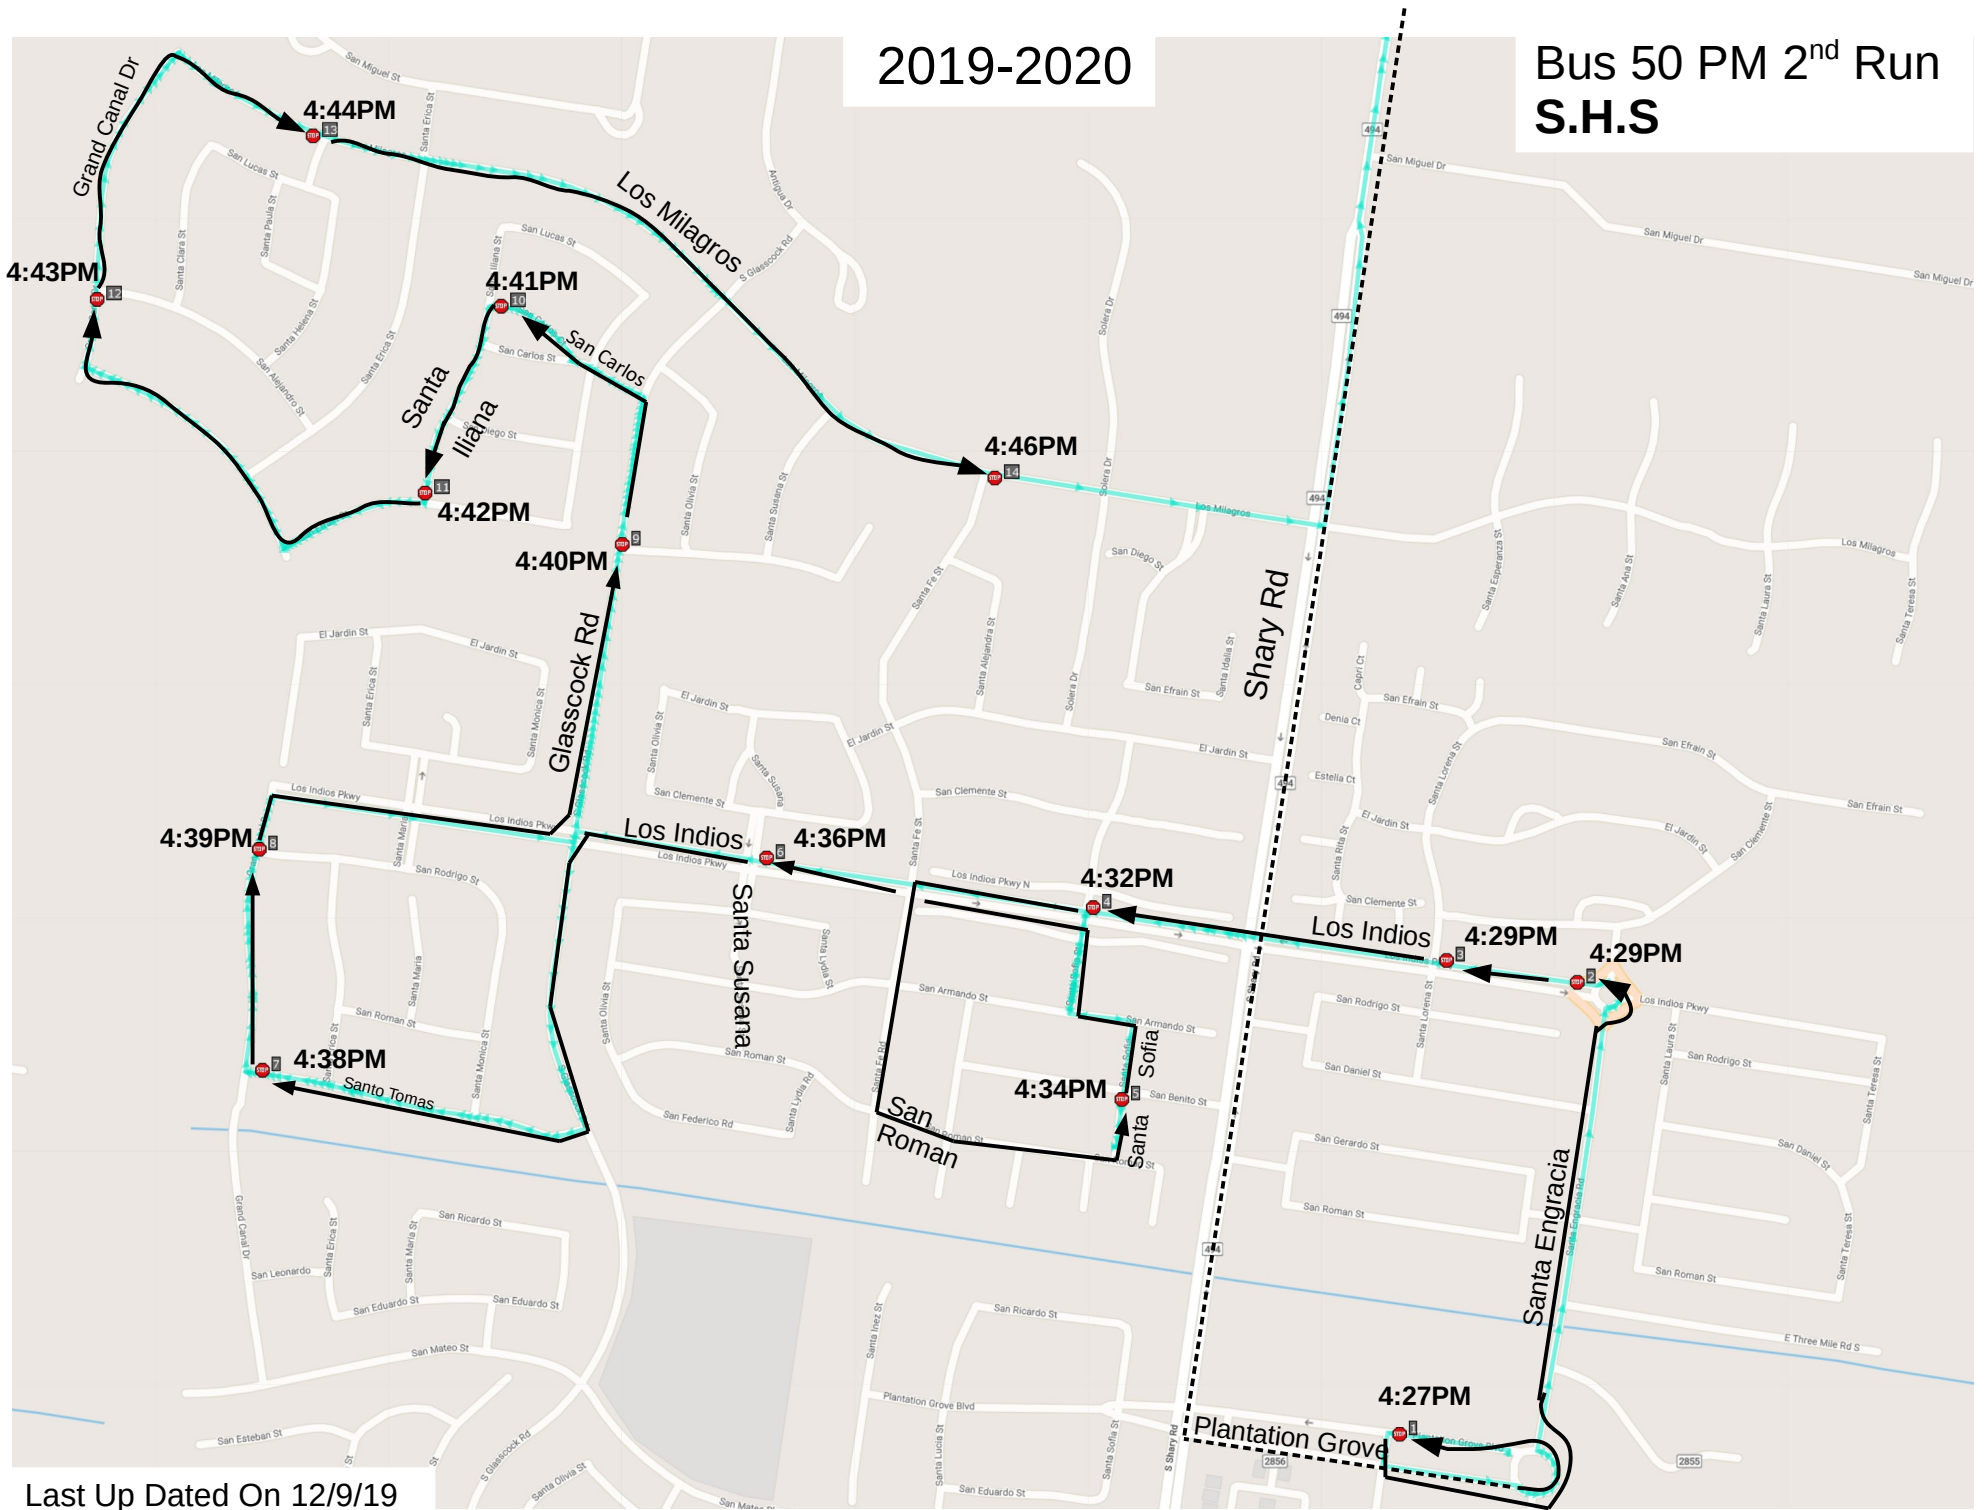

2019-2020

Bus 50 PM 2nd Run S.H.S

Last Up Dated On 12/9/19